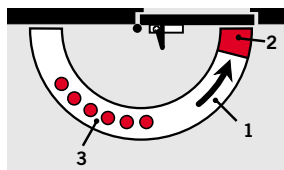

Door Closer

DORMA TS 77

- The economical solution for standard doors.
- Non-handed, suitable for standard, parallel arm and frame installation, one model to cover size EN 3 and EN 4.
- Fully controlled closing cycle.
- Surface finish for optimum corrosion protection.
- Available with rectangular clip-on cover (optional extra).

Standard and optional functions

Example: left-hand (ISO 6) door, pull side fixing

- 1 Fully controlled closing with speed adjustable between 180° or 120° and 20°
- 2 Adjustable latching action adjustable between 20° and 0°
- 3 Hold-open range if equipped with hold-open arm (optional extra)

Data and features TS 77

		EN 3	EN 4
Closing force	Size		
Standard doors up to ¹⁾	950 mm	●	–
	1100 mm	–	●
External doors, opening outwards		–	–
Non-handed		●	●
Arm assembly type	Standard	●	●
	Slide channel	–	–
Closing force variable at adjustment screw		–	–
Closing speed variable by valve adjustment		●	●
Backcheck		–	–
Delayed action		–	–
Hold-open		○	○
Weight in kg		1.7	
Dimensions in mm	Length	180	
	Overall depth	65	
	Height	43	

Rack-and-pinion door closer with hydraulically fully controlled closing cycle, non-handed, template adjustable for size EN 3 and EN 4.

Model:

- Size EN 3
- Size EN 4
- With hold-open arm

Accessories: _____