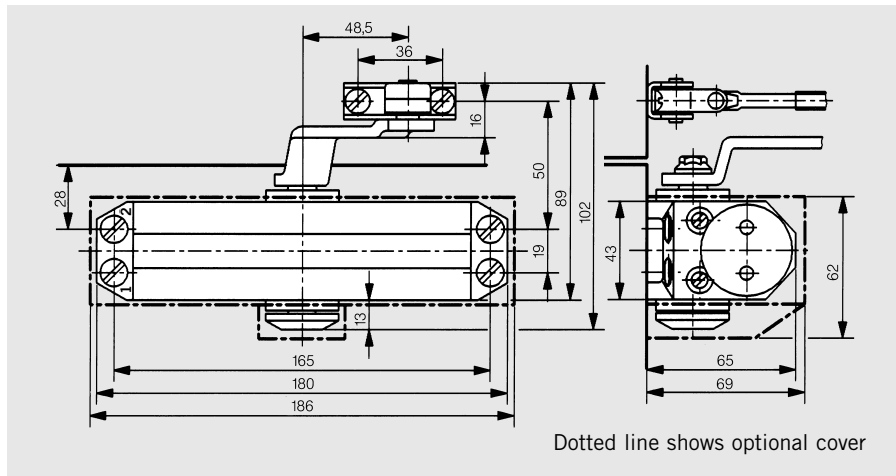

- The economical solution for standard doors.
- Non-handed, suitable for standard, parallel arm and frame installation, one model to cover size EN 3 and EN 4.
- Fully controlled closing cycle.
- Surface finish for optimum corrosion protection.
- Available with rectangular clip-on cover (optional extra).

Standard and optional functions

1. 1 Fully controlled closing with speed adjustable between 180° or 120° and 20°
2. 2 Adjustable latching action adjustable between 20° and 0°
3. 3 Hold-open range if equipped with hold-open arm (optional extra)

Data and features TS 77

		EN 3	EN 4
Closing force	Size		
Standard doors up to¹⁾	950 mm	●	–
	1100 mm	–	●
External doors, opening outwards		–	–
Non-handed		●	●
Arm assembly type	Standard	●	●
	Slide channel	–	–
Closing force variable at adjustment screw		–	–
Closing speed variable by valve adjustment		●	●
Backcheck		–	–
Delayed action		–	–
Hold-open		○	○
Weight in kg		1.7	
Dimensions in mm	Length	180	
	Overall depth	65	
	Height	43	

● Yes – No ○ Option

1) For applications involving particularly heavy doors and doors which have to close against wind resistance, we recommend the DORMA TS 83.

Dotted line shows optional cover

Specification text

Rack-and-pinion door closer with hydraulically fully controlled closing cycle, non-handed, template adjustable for size EN 3 and EN 4.

Model:

- ☐ Size EN 3
- ☐ Size EN 4
- ☐ With hold-open arm

Accessories: _____

Closer Colour:

- ☐ silver ☐ dark brown

Clip-on cover

- ☐ silver ☐ white ☐ gold

Make: DORMA TS 77