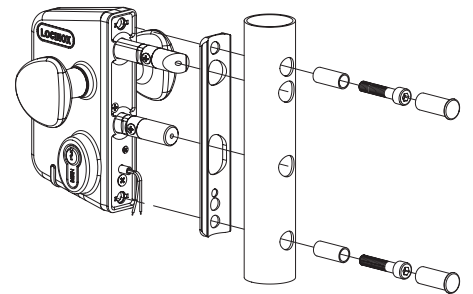

CODE: LEKQ-U4

Tube mount application

Round mount application

Left / Right

Bolt adjustment 20 mm

Key operated (B) & Throw (A)

Keeper installation drawing

LOCINOX®

WWW.LOCINOX.COM

Connecting - Raccordement - Aansluiting - Anschließen

SLOTEN - LOCKS - CERRADURAS - SERRURES

SLOTVANGERS - KEEPERS - CERRADEROS - GÂCHES

KRUKKEN - HANDLES - MANILLAS - POIGNÉES

LOCINOX®
WWW.LOCINOX.COM