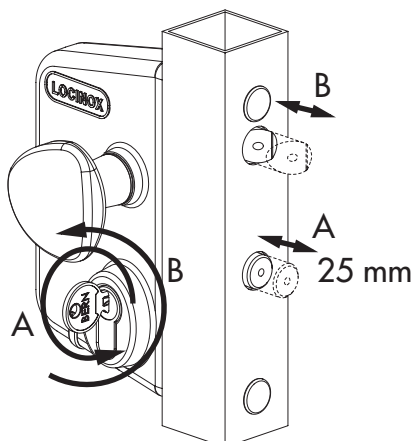

CODE: LEKQ-U4

Tube mount application

Round mount application

Left / Right

Bolt adjustment 20 mm

Key operated (B) & Throw (A)

Keeper installation drawing

LOCINOX®

WWW.LOCINOX.COM

Connecting - Raccordement - Aansluiting - Anschließen

SLOTEN - LOCKS - CERRADURAS - SERRURES

SLOTVANGERS - KEEPERS - CERRADEROS - GÂCHES

KRUKKEN - HANDLES - MANILLAS - POIGNÉES

LOCINOX®
WWW.LOCINOX.COM