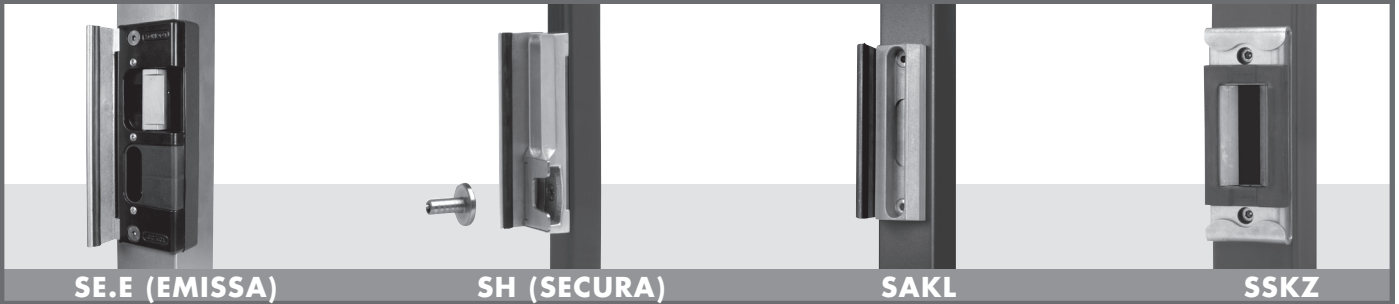

CODE: LEKQ-U4

Tube mount application

Round mount application

Left / Right

Bolt adjustment 20 mm

Key operated (B) & Throw (A)

Keeper installation drawing

LOCINOX®

WWW.LOCINOX.COM

Connecting - Raccordement - Aansluiting - Anschließen

SLOTEN - LOCKS - CERRADURAS - SERRURES

SLOTVANGERS - KEEPERS - CERRADEROS - GÂCHES

KRUKKEN - HANDLES - MANILLAS - POIGNÉES

LOCINOX®
WWW.LOCINOX.COM