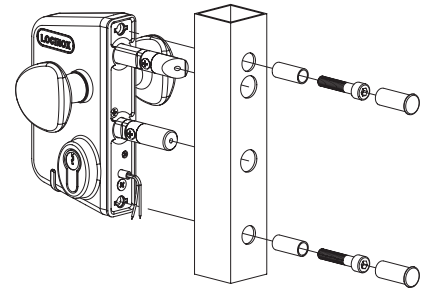

CODE: LEKQ-U4

Tube mount application

Round mount application

Left / Right

Bolt adjustment 20 mm

Key operated (B) & Throw (A)

Keeper installation drawing

LOCINOX®

WWW.LOCINOX.COM

Connecting - Raccordement - Aansluiting - Anschließen

SLOTEN - LOCKS - CERRADURAS - SERRURES

SLOTVANGERS - KEEPERS - CERRADEROS - GÂCHES

KRUKKEN - HANDLES - MANILLAS - POIGNÉES

LOCINOX®
WWW.LOCINOX.COM