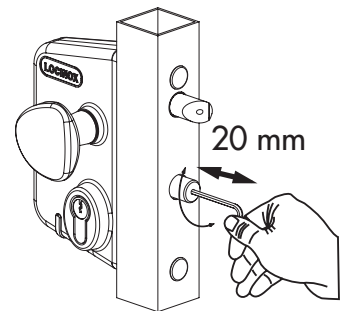

CODE: LEKQ-U4

Tube mount application

Round mount application

Left / Right

Bolt adjustment 20 mm

Key operated (B) & Throw (A)

Keeper installation drawing

LOCINOX®