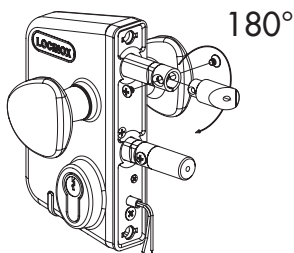

CODE: LEKQ-U4

Tube mount application

Round mount application

Left / Right

Bolt adjustment 20 mm

Key operated (B) & Throw (A)

Keeper installation drawing

LOCINOX®

WWW.LOCINOX.COM

Connecting - Raccordement - Aansluiting - Anschließen

SLOTEN - LOCKS - CERRADURAS - SERRURES

SLOTVANGERS - KEEPERS - CERRADEROS - GÂCHES

KRUKKEN - HANDLES - MANILLAS - POIGNÉES

LOCINOX®
WWW.LOCINOX.COM