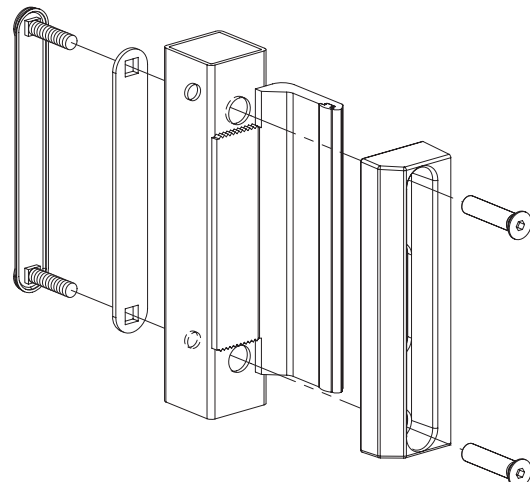

CODE: LEKQ-U4

Tube mount application

Round mount application

Left / Right

Bolt adjustment 20 mm

Key operated (B) & Throw (A)

Keeper installation drawing

LOCINOX®

WWW.LOCINOX.COM

Connecting - Raccordement - Aansluiting - Anschließen

SLOTEN - LOCKS - CERRADURAS - SERRURES

SLOTVANGERS - KEEPERS - CERRADEROS - GÂCHES

KRUKKEN - HANDLES - MANILLAS - POIGNÉES

LOCINOX®
WWW.LOCINOX.COM