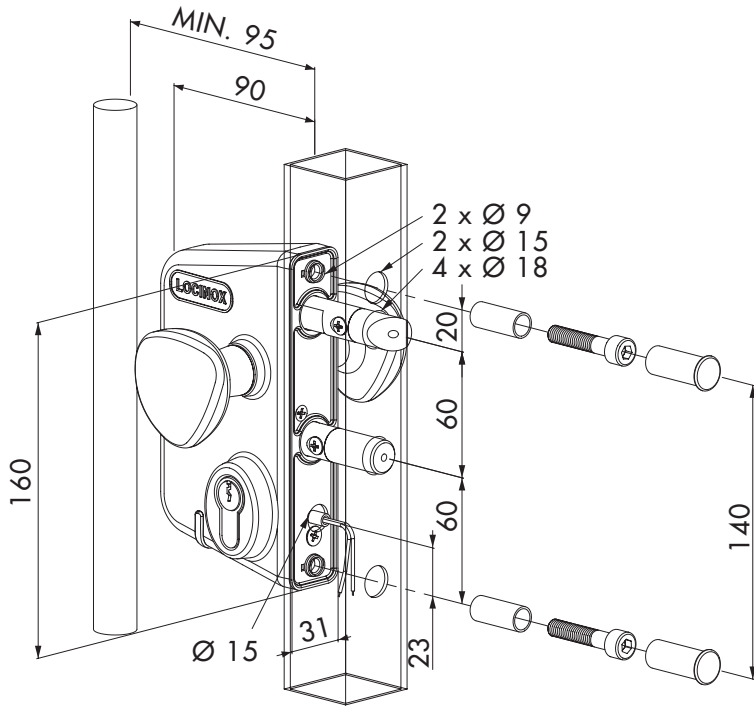

CODE: LEKQ-U4

Tube mount application

Round mount application

Left / Right

Bolt adjustment 20 mm

Key operated (B) & Throw (A)

Keeper installation drawing

LOCINOX®

WWW.LOCINOX.COM

Connecting - Raccordement - Aansluiting - Anschließen

SLOTEN - LOCKS - CERRADURAS - SERRURES

SLOTVANGERS - KEEPERS - CERRADEROS - GÂCHES

KRUKKEN - HANDLES - MANILLAS - POIGNÉES

LOCINOX®
WWW.LOCINOX.COM