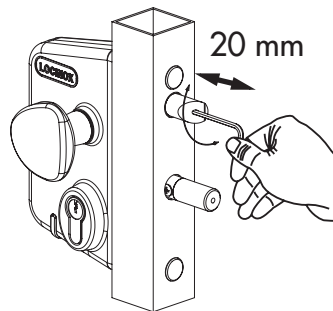

CODE: LEKQ-U4

Tube mount application

Round mount application

Left / Right

Bolt adjustment 20 mm

Key operated (B) & Throw (A)

Keeper installation drawing

LOCINOX®

WWW.LOCINOX.COM

Connecting - Raccordement - Aansluiting - Anschließen

SLOTEN - LOCKS - CERRADURAS - SERRURES

SLOTVANGERS - KEEPERS - CERRADEROS - GÂCHES

KRUKKEN - HANDLES - MANILLAS - POIGNÉES

LOCINOX®
WWW.LOCINOX.COM