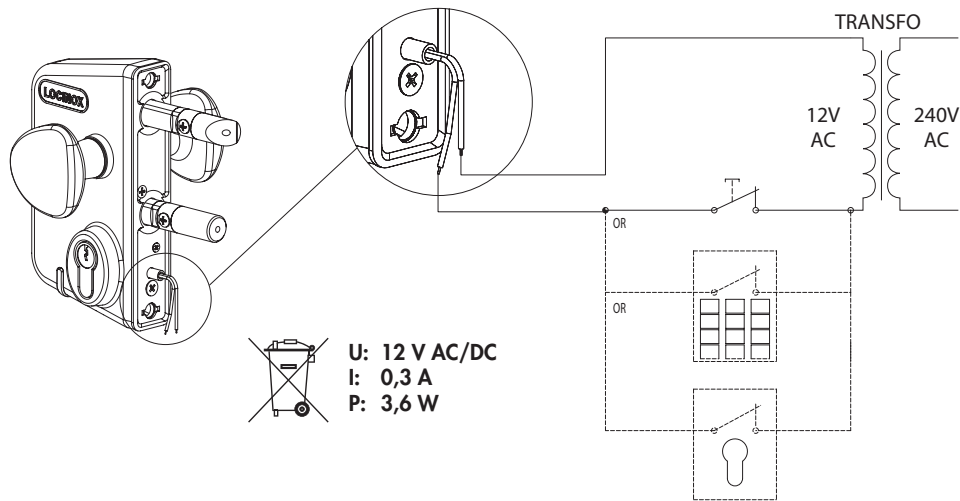

CODE: LEKQ-U4

Tube mount application

Round mount application

Left / Right

Bolt adjustment 20 mm

Key operated (B) & Throw (A)

Keeper installation drawing

LOCINOX®

WWW.LOCINOX.COM

Connecting - Raccordement - Aansluiting - Anschließen

SLOTEN - LOCKS - CERRADURAS - SERRURES

SLOTVANGERS - KEEPERS - CERRADEROS - GÂCHES

KRUKKEN - HANDLES - MANILLAS - POIGNÉES

LOCINOX®
WWW.LOCINOX.COM