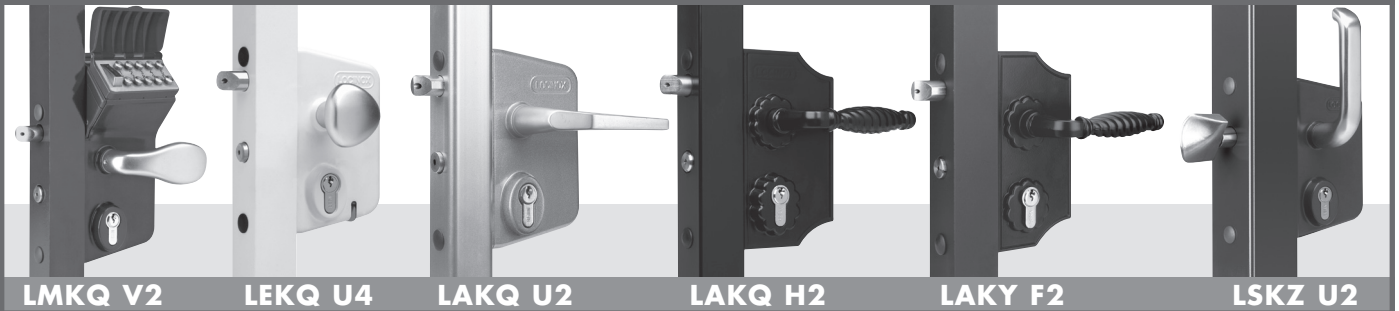

CODE: LEKQ-U4

Tube mount application

Round mount application

Left / Right

Bolt adjustment 20 mm

Key operated (B) & Throw (A)

Keeper installation drawing

LOCINOX®

WWW.LOCINOX.COM

Connecting - Raccordement - Aansluiting - Anschließen

SLOTEN - LOCKS - CERRADURAS - SERRURES

SLOTVANGERS - KEEPERS - CERRADEROS - GÂCHES

KRUKKEN - HANDLES - MANILLAS - POIGNÉES

LOCINOX®
WWW.LOCINOX.COM